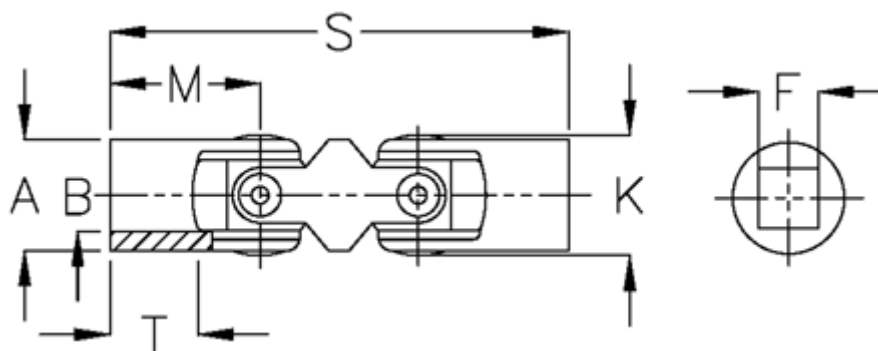

Data Sheet

Article number: 07720304

Description: Double cross joint w/slide bearing
0.720.304

Measures

A	= 20
F	= 10
K	= 21.5
M	= 31
MD max N m	= 20
s	= 88
T	= 18